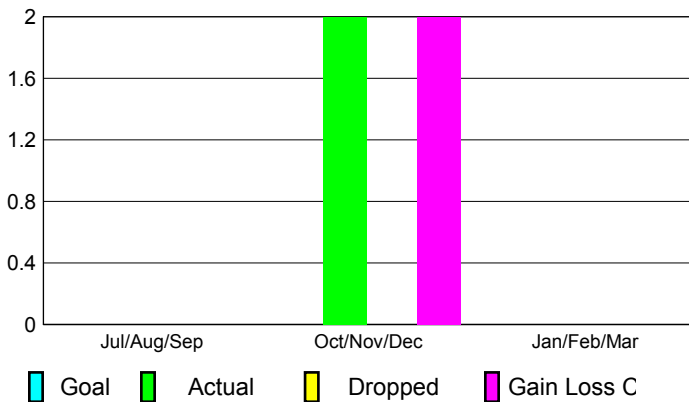

2012-2013 GMT Reports for District (or Undistricted) **District LC 1**

GMT: Ricardo Shoiti Komatsu

Location: BRAZIL

GMT CA: 3

CLUBS

Club Results
2012-2013

Clubs
2011-2012

Month	New Club Goal	Actual New Clubs	Actual Dropped Clubs	Gain/Loss of Clubs	Gain/Loss of Clubs
Jul/Aug/Sep		0	0	0	0
Oct/Nov/Dec		2	0	2	0
Jan/Feb/Mar					0
Totals		2	0	2	0

Club Results 2012-2013

Goal, New, Dropped, Gain/Loss

Comparison of Club Gain/Loss

Current Year Compared to the Previous Year

YTD Status Quo Clubs 2012-2013

Status Quo Clubs Compared to Status Quo Members

MEMBERSHIP