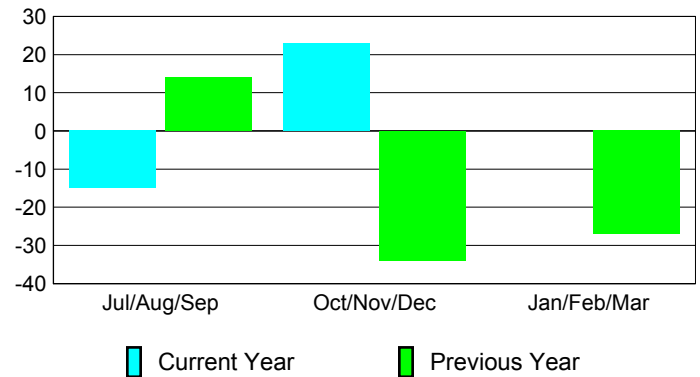

Membership Results
2012-2013

Membership
2011-2012

Month	Net Memb Goal	Actual New Memb	Actual Dropped Memb	Gain/Loss of Memb	Gain/Loss of Memb
Jul/Aug/Sep		32	-47	-15	14
Oct/Nov/Dec		95	-72	23	-34
Jan/Feb/Mar					-27
Totals		127	-119	8	-47

Membership Results 2012-2013

Goal, New, Dropped, Gain/Loss

Comparison of Membership Gain/Loss

Current Year Compared to the Previous Year

Gender Comparison 2012-2013

Jul/Aug/Sep

Oct/Nov/Dec

Jan/Feb/Mar