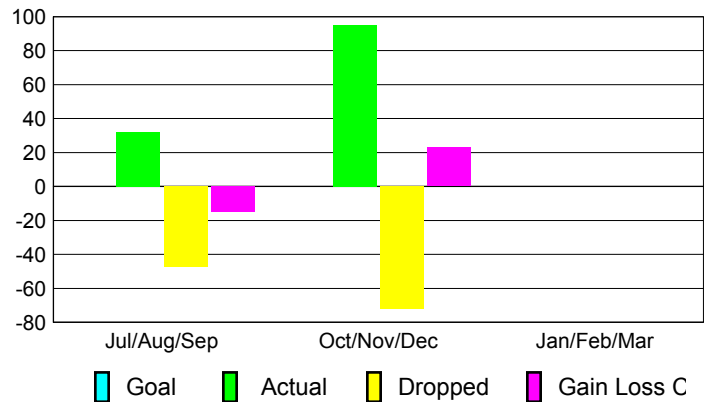

Club Results 2012-2013

Goal, New, Dropped, Gain/Loss

Comparison of Club Gain/Loss

Current Year Compared to the Previous Year

YTD Status Quo Clubs 2012-2013

Status Quo Clubs Compared to Status Quo Members

MEMBERSHIP

Membership Results
2012-2013

Membership
2011-2012

Month	Net Memb Goal	Actual New Memb	Actual Dropped Memb	Gain/Loss of Memb	Gain/Loss of Memb
Jul/Aug/Sep		32	-47	-15	14
Oct/Nov/Dec		95	-72	23	-34
Jan/Feb/Mar					-27
Totals		127	-119	8	-47

Membership Results 2012-2013

Goal, New, Dropped, Gain/Loss

Comparison of Membership Gain/Loss

Current Year Compared to the Previous Year

Gender Comparison 2012-2013

Jul/Aug/Sep

Oct/Nov/Dec

Jan/Feb/Mar